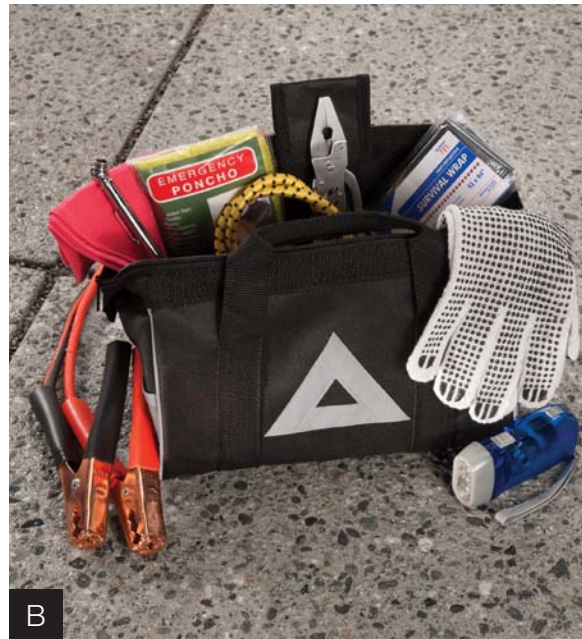

Interior Accessories

toyota.com/accessories

First Aid Kit (A) Be prepared for life's little emergencies.

- Soft-sided kit includes insect-sting pads, bandages, scissors, two emergency blankets and more
- VELCRO® brand mounting strips help the kit remain firmly in place

Emergency Assistance Kit (B) Don't let small issues stop you in your tracks.

- Kit includes booster cables, stainless steel multi-purpose tool, survival blanket, gloves, flashlight, tire pressure gauge and bungee cord
- Reflective warning triangle and trim on kit exterior helps alert other drivers to your vehicle

Coin Holder/Ashtray Cup (C) This convenient, self-contained coin holder/ashtray cup fits snugly inside the cupholder.

- Hinged lid helps minimize odors and flyaway ash
- Easy to empty and clean
- Holds loose change