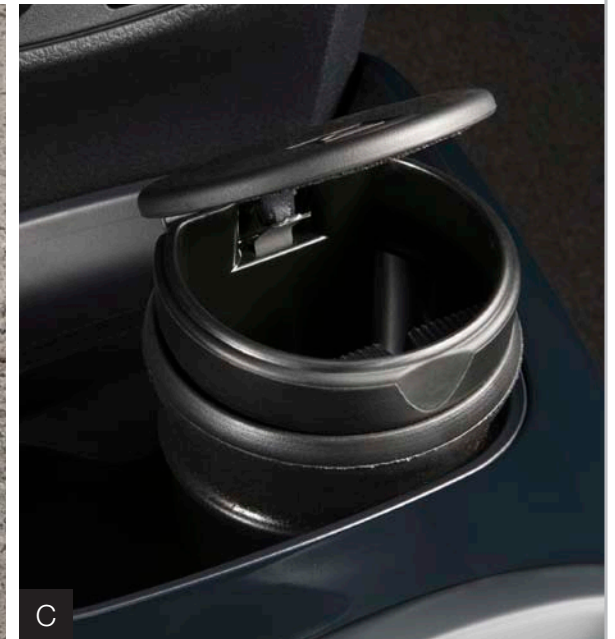

## Interior Accessories

[toyota.com/accessories](https://toyota.com/accessories)

**First Aid Kit (A)** Be prepared for life's little emergencies.

- Soft-sided kit includes insect-sting pads, bandages, scissors, two emergency blankets and more
- VELCRO® brand mounting strips help the kit remain firmly in place

**Coin Holder/Ashtray Cup (C)** This convenient, self-contained coin holder/ashtray cup fits snugly inside the cupholder.

- Hinged lid helps minimize odors and flyaway ash
- Easy to empty and clean
- Holds loose change