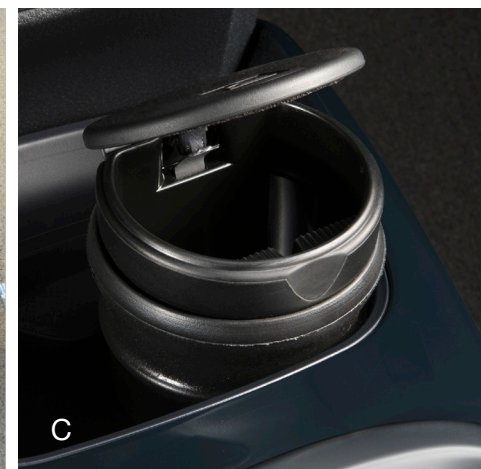

Interior Accessories

Emergency Assistance Kit (A) Don't let small issues stop you in your tracks.

- Kit includes booster cables, stainless steel multi-purpose tool, survival blanket, gloves, flashlight, tire pressure gauge and bungee cord
- Reflective warning triangle and trim on kit exterior helps alert other drivers to your vehicle

First Aid Kit (B) Be prepared for life's little emergencies.

- Soft-sided kit includes insect-sting pads, bandages, scissors, two emergency blankets and more
- VELCRO® brand mounting strips help the kit remain firmly in place

Ashtray Cup (C) This convenient, self-contained ashtray cup fits snugly inside the cupholder.

- Hinged lid helps minimize odors and flyaway ash
- Easy to empty and clean

toyota.com/accessories