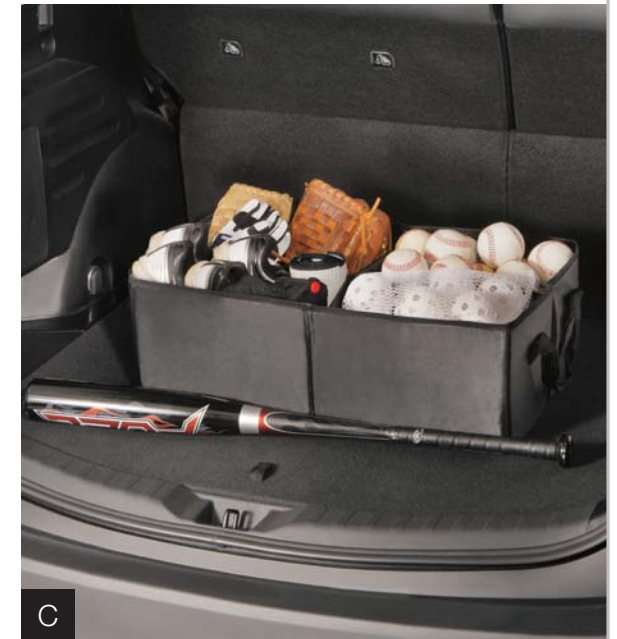

Interior Accessories

toyota.com/accessories

Cargo Net—Envelope³ (A) It is a versatile, lightweight solution to securing everyday items.

- Quick, easy attachment and removal
- Envelope-style netting accommodates a wide variety of shapes and sizes
- Stores flat when not in use

Shift Knob (B) Upgrade your RAV4 interior with an added touch of style.

- Features a unique textured design with chrome accents
- Sculpted to provide a firm grip

Cargo Tote (C) The collapsible, soft-sided cargo tote² holds a variety of items, helping ensure they don't shift around or tip over in your cargo area.

- Removable divider panels help hold items upright
- Stores flat when not in use