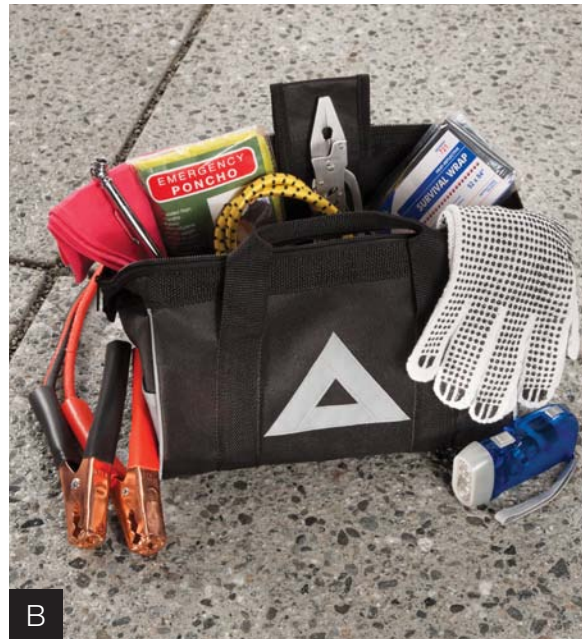

Interior Accessories

toyota.com/accessories

First Aid Kit (A) Be prepared for life's little emergencies.

- Soft-sided kit includes insect sting pads, bandages, scissors, two emergency blankets and more
- VELCRO® brand mounting strips help the kit remain firmly in place

Emergency Assistance Kit (B) Don't let small issues stop you in your tracks.

- Kit includes booster cables, stainless steel multi-purpose tool, emergency blanket, gloves, flashlight, tire pressure gauge and bungee cord
- Reflective warning triangle and trim on kit exterior help alert other drivers to your vehicle

Coin Holder/Ashtray Cup (C) This convenient, self-contained coin holder/ashtray cup fits snugly inside the cupholder.

- Holds loose change
- Hinged lid helps minimize odors and flyaway ashes
- Easy to empty and clean