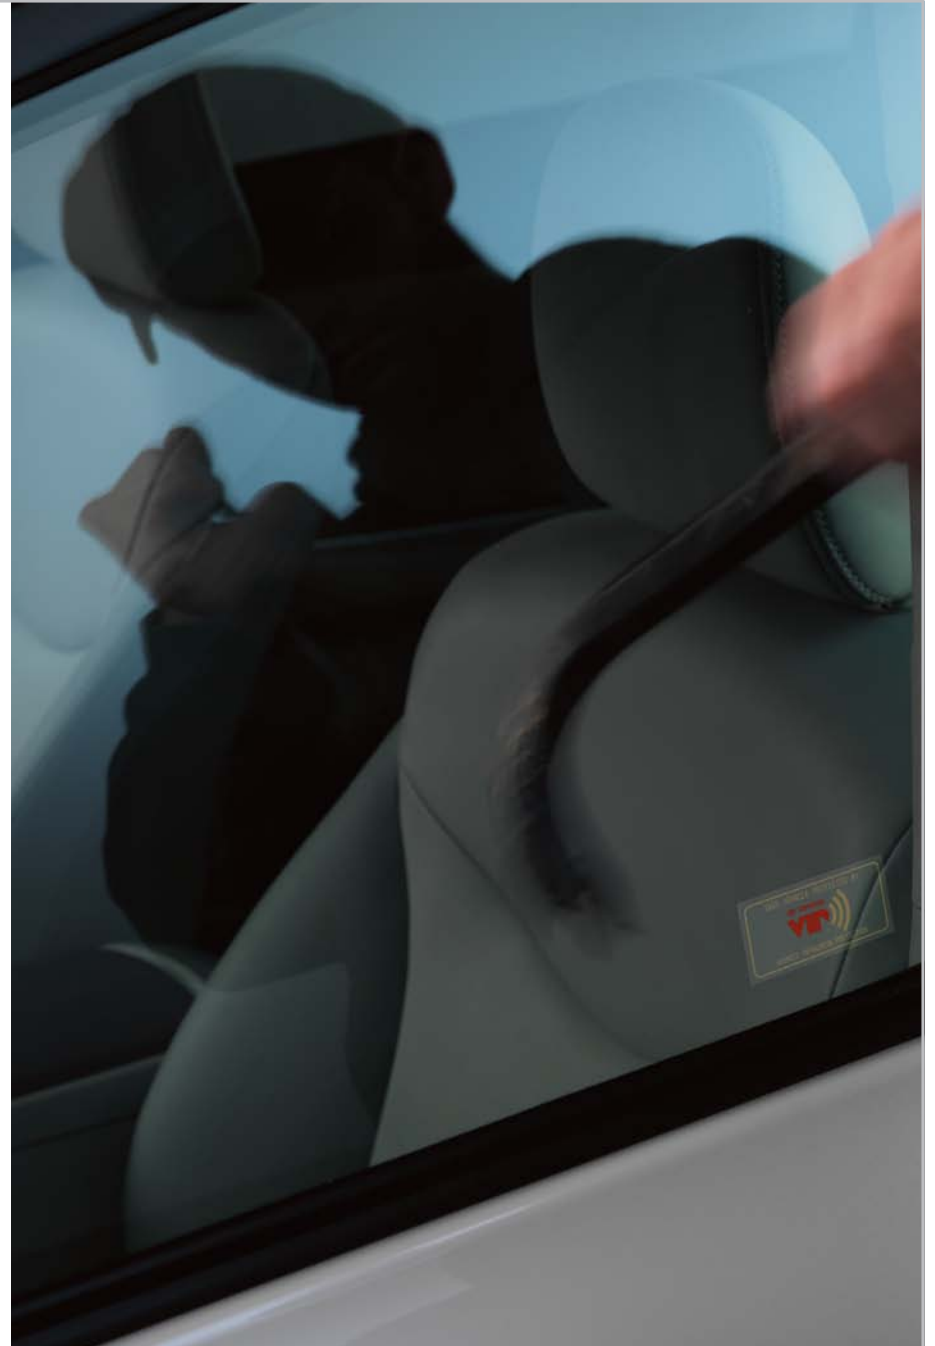

Electronic Accessories

Security System (A) When it comes to peace of mind, this security system is the ideal addition.

- Integrates with the keyless entry system—no need for an additional remote
- Automatic rearming, door-ajar warning, interior light activation, panic alarm, rolling code technology and disabling of the starter
- Includes glass breakage sensor (GBS) with a highly sensitive microphone that detects the sound frequency of an object striking on glass or glass breakage

toyota.com/accessories