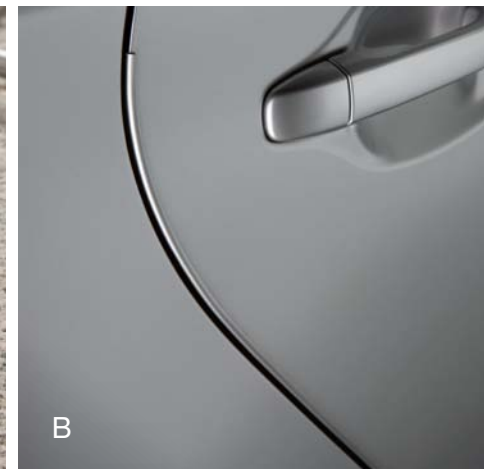

Exterior Accessories

Alloy Wheel Locks (A) Precisely machined, weight-balanced alloy wheel locks provide added protection for your wheels and tires.

- Weight-matched to the stock lug nut—no rebalancing needed
- Triple nickel chrome plating helps ensure superior corrosion protection and a lasting shine

Door Edge Guards (B) Help prevent door edge dings and chipped paint with this protective finishing touch.

- Thermoplastic-coated stainless steel is precisely matched to the exterior finish
- Compression-fitted to door edge contours
- Blend seamlessly to complement exterior styling

Running Boards (C) These stylish running boards help provide an easier, more convenient way into your RAV4.

- Skid-resistant surface helps provide easy step-in access to the vehicle
- Enhances the exterior styling of your RAV4
  (Not available for hybrid models)

toyota.com/accessories