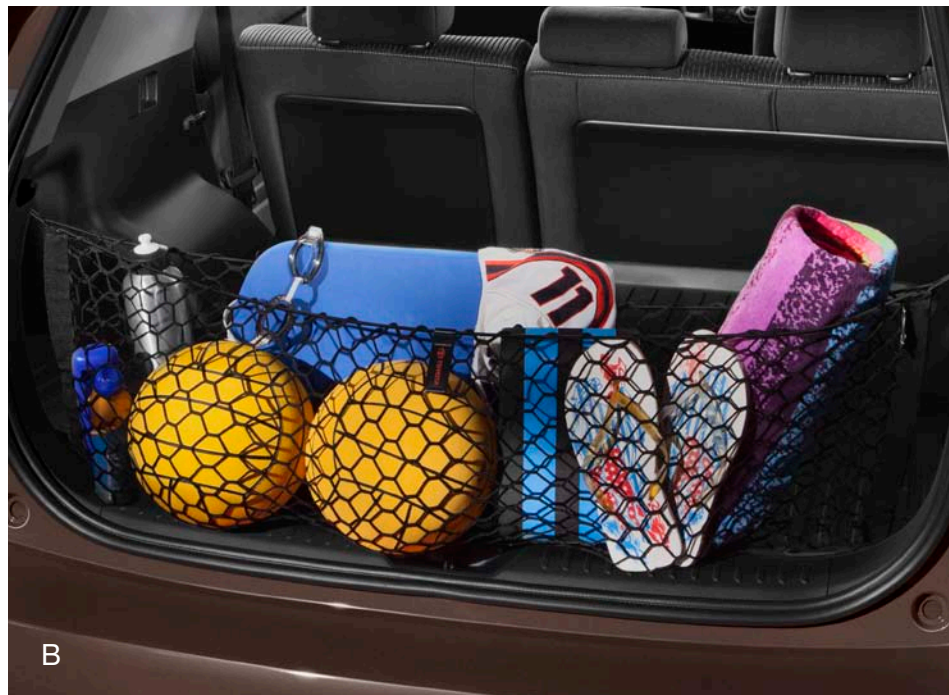

B

toyota.com/accessories

See footnote 2 in disclosure section on back cover.