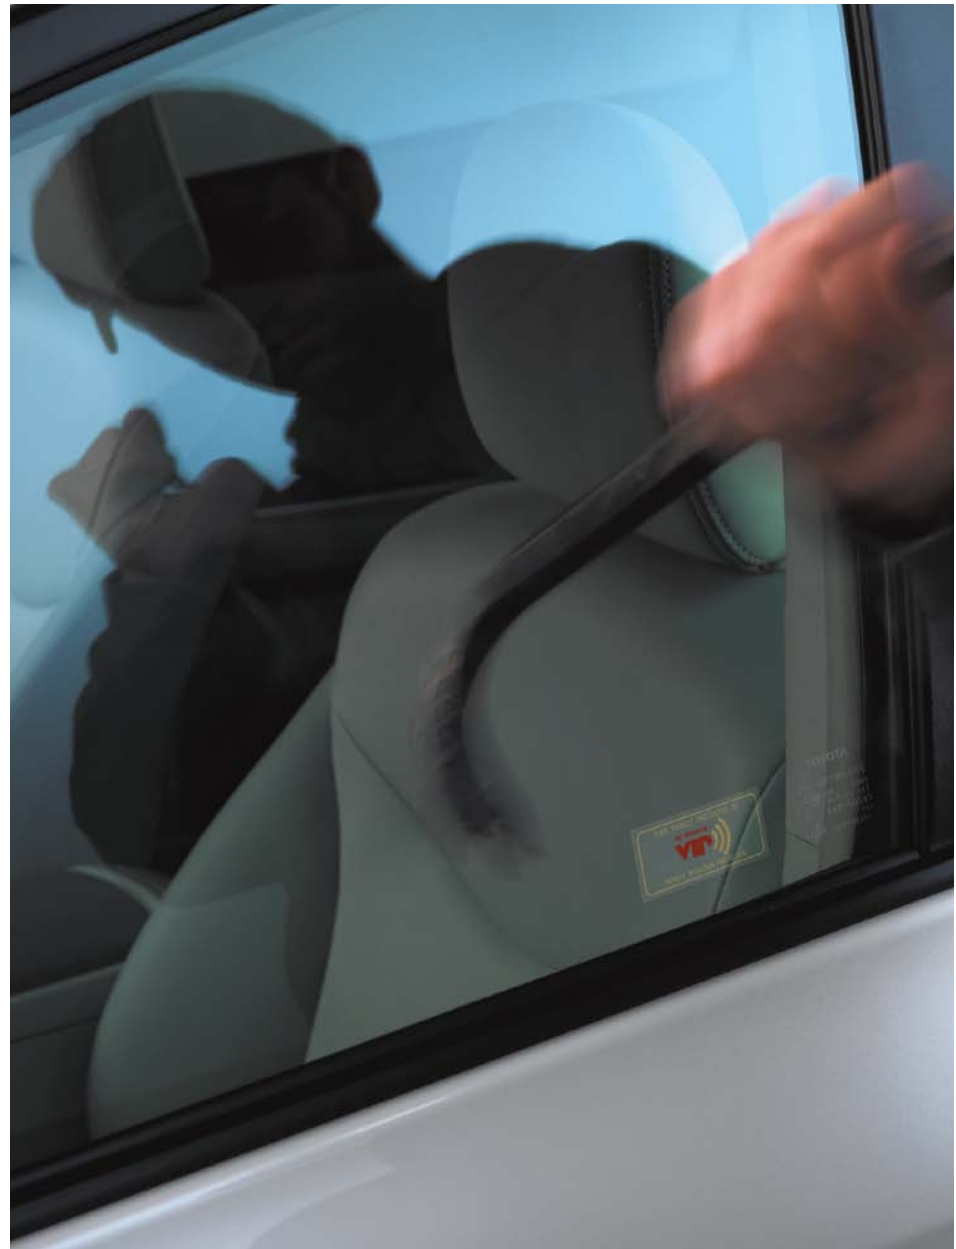

Electronic Accessories

Vehicle Intrusion Protection (VIP)

Security System When it comes to security, the VIP Security System is the ideal addition.

- Integrates with the keyless entry system—no need for an additional remote
- Includes automatic rearming, door-ajar warning, interior light activation, panic alarm, rolling code technology and disabling of the starter
- Features glass breakage sensor (GBS) with a highly sensitive microphone that detects the sound frequency of an object striking on glass or glass breakage
- Alarm activates when someone tries to force open a door or glass is broken

toyota.com/accessories