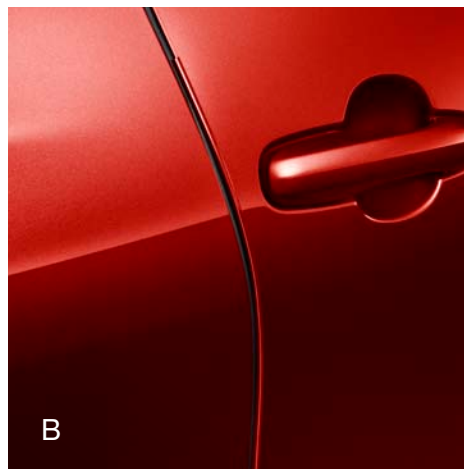

Exterior Accessories

Cargo Cross Bars (A) Take along all kinds of cargo with Genuine Toyota Cross Bars.

- Provides up to 165 lbs. of cargo capacity (when evenly distributed across both bars)
- Aerodynamically styled with a durable, weather-resistant finish

Door Edge Guards (B) Help prevent door edge dings and chipped paint with this protective finishing touch.

- Thermoplastic-coated stainless steel is precisely matched to the exterior finish
- Compression-fitted to door edge contours
- Blend seamlessly to complement exterior styling

Alloy Wheel Locks (C) Precisely machined, weight-balanced alloy wheel locks offer added protection for your wheels and tires.

- Triple nickel chrome plating helps ensure superior corrosion protection and a lasting shine

toyota.com/accessories