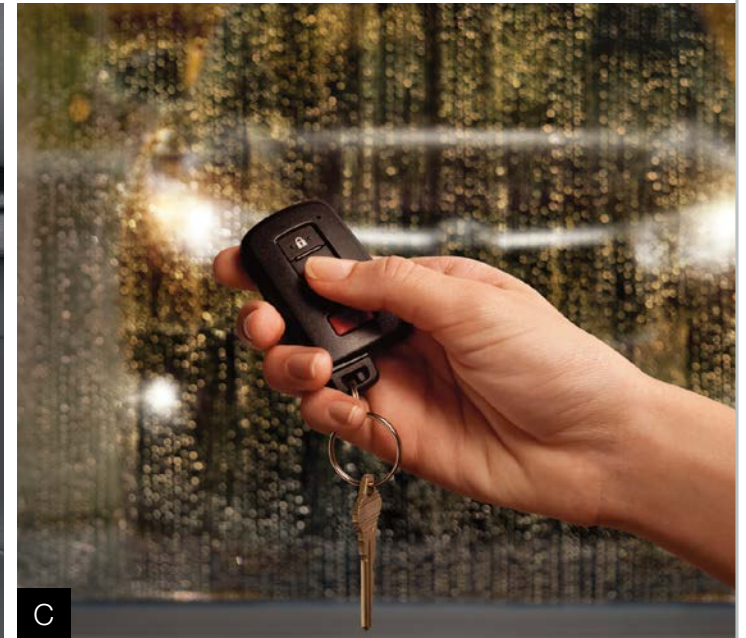

Electronic Accessories

toyota.com/accessories

Wireless Headphones (A) Add additional wireless headphones⁵ to let multiple passengers enjoy a personalized experience.

- Cushioned and adjustable with individual volume control, on/off switch and LED indicator

Universal Tablet Holder (B) Help keep passengers entertained with this high quality, universal tablet holder. Compatible with virtually all multimedia devices, it securely holds your tablet, phone, music or video player.

- Installs and removes in seconds—no tools required
- Durable material with spring loaded arms
- Adjustable pivot/tilt for ultimate viewing experience

Remote Engine Starter⁶ (C) Step into the comfort of a pre-cooled or pre-heated cabin, thanks to the remote engine starter.

- Activates air conditioner, heater, defroster and defogger functions to preset temperatures and settings
- Engine starts with quick, three-step sequence using remote key fob
- Integrates with keyless entry system and existing factory security