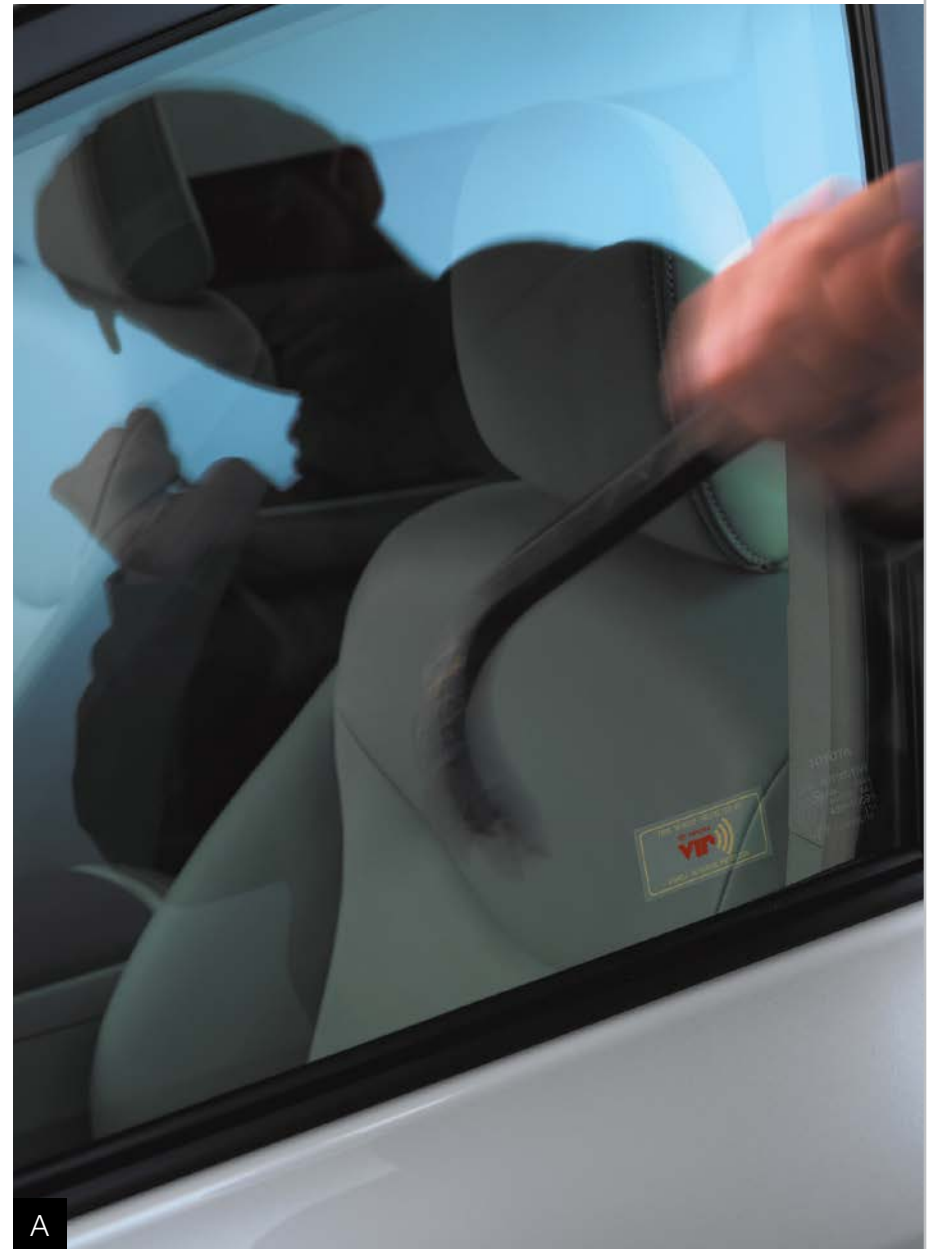

Electronic Accessories

Engineered to advance your driving convenience.

Security System (A) When it comes to peace of mind, this security system is the ideal addition.

- Integrates with the keyless entry system
- Includes automatic rearming, door-ajar warning, interior light activation, panic alarm, rolling code technology and disabling of the starter
- Features glass breakage sensor (GBS) with a highly sensitive microphone that detects the sound frequency of an object striking on glass or glass breakage
- Alarm activates when someone tries to force open a door or glass is broken

Glass Breakage Sensor (GBS) If your Highlander already has a factory Security System, enhance your coverage with GBS.

toyota.com/accessories