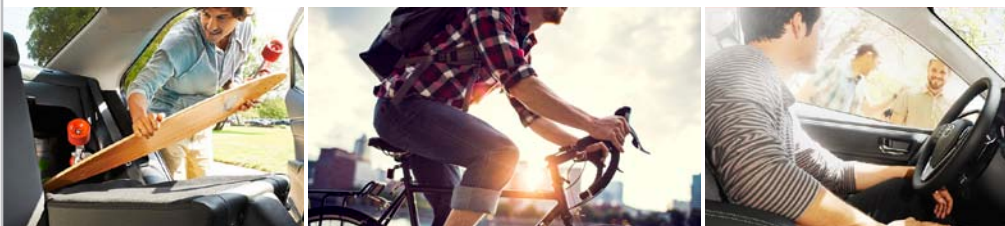

ACCESSORIES

2017 **Corolla**

*Let's
Go
Places*

Genuine Toyota Accessories. Imagine new possibilities.

Explore exciting new possibilities limited only by your imagination. Genuine Toyota Accessories for your new Corolla are the only accessories designed and manufactured to Toyota standards for quality, fit and finish.

toyota.com/accessories

Genuine Toyota Accessories: No boundaries.

EXTERIOR

Protect and enhance your Corolla's sporty exterior in style.

INTERIOR

Organize and optimize with our full line of interior accessories.