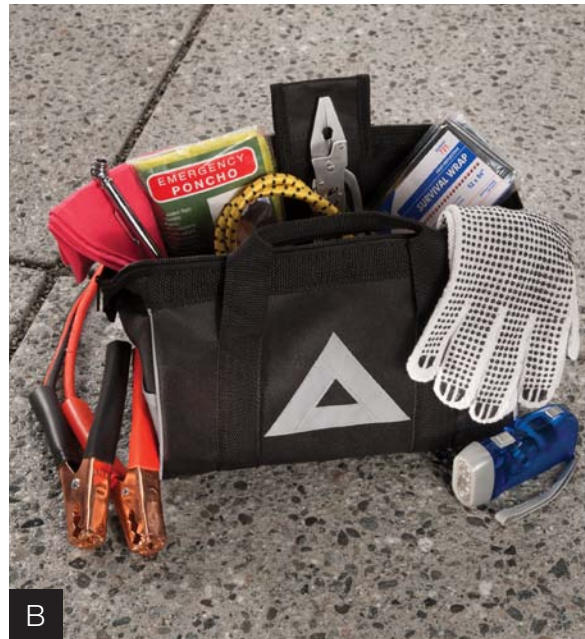

Interior Accessories

toyota.com/accessories

First Aid Kit (A) Be prepared for life's little emergencies.

- Soft-sided kit includes insect sting pads, bandages, scissors, two emergency blankets and more
- VELCRO® brand mounting strips help the kit remain firmly in place

Emergency Assistance Kit (B) Don't let small issues stop you in your tracks.

- Kit includes booster cables, stainless steel multi-purpose tool, survival blanket, gloves, flashlight, tire pressure gauge and bungee cord
- Reflective warning triangle and trim on kit exterior help alert other drivers to your vehicle

Coin Holder/Ashtray Cup (C) This convenient, self-contained coin holder/ashtray cup fits snugly inside the cupholder.

- Hinged lid helps minimize odors and flyaway ash
- Easy to empty and clean
- Able to hold loose change