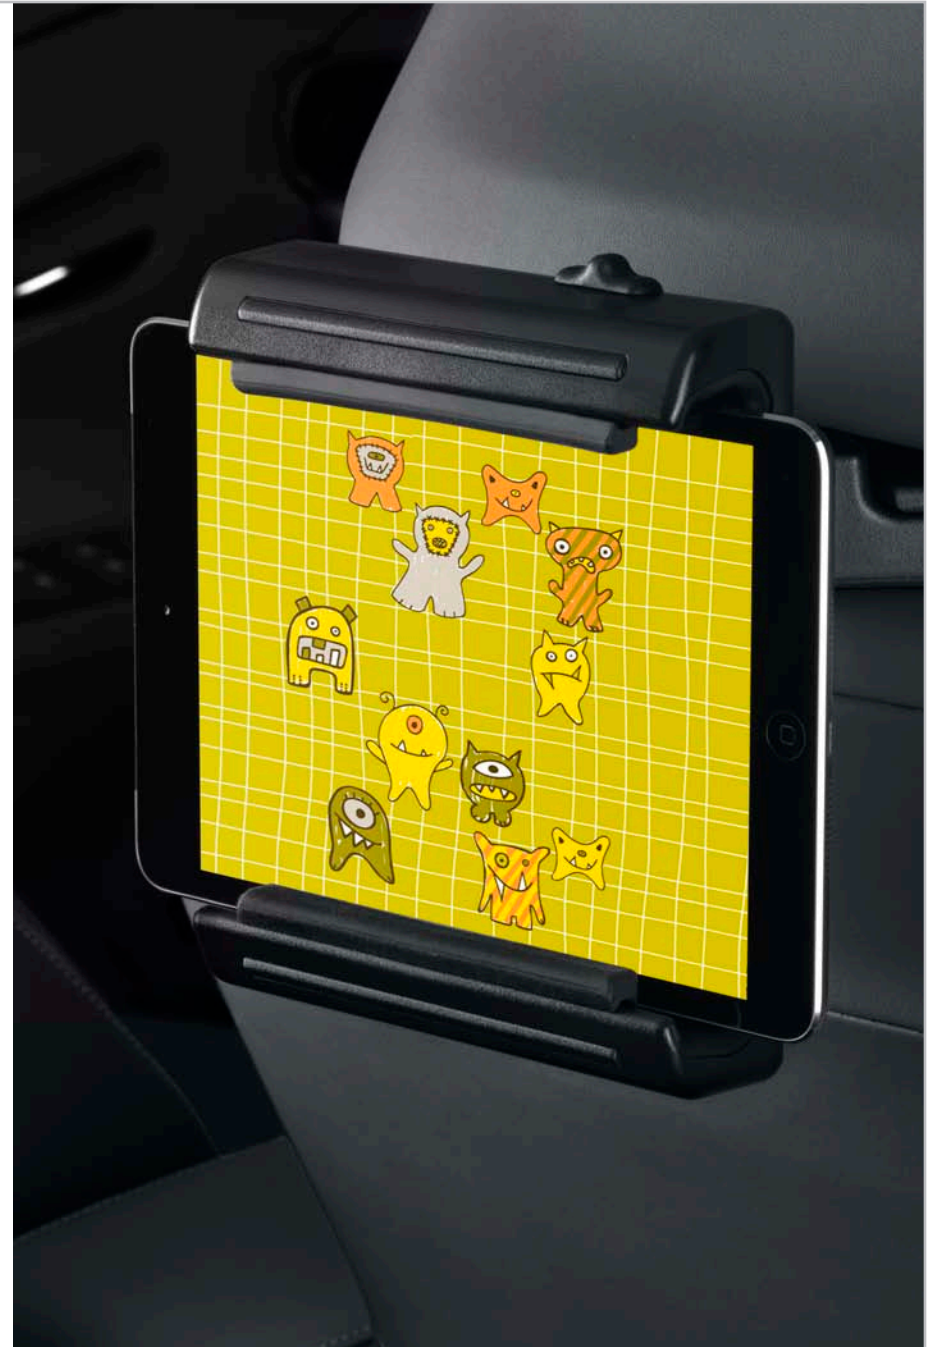

Electronic Accessories

Advance your driving enjoyment.

Universal Tablet Holder Help keep passengers entertained with this high quality, universal tablet holder. Compatible with virtually all multimedia devices, it securely holds your tablet, phone, music or video player.

- Installs and removes in seconds—no tools required
- Durable material with spring loaded arms
- Adjustable pivot/tilt for ultimate viewing experience

toyota.com/accessories