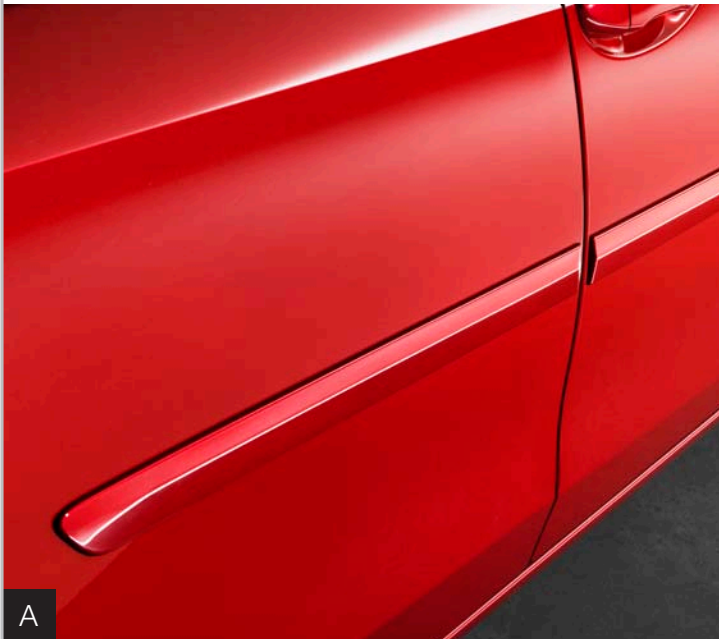

Exterior Accessories

toyota.com/accessories

Body Side Moldings (A) Help protect against careless door swings, runaway shopping carts and other parking lot mishaps.

- Streamlined to complement Corolla's styling
- Exactly matched to the exterior paint finish
- Compression-fitted to door edge contours

Alloy Wheel Locks (B) Precisely machined, weight-balanced alloy wheel locks help protect your wheels and tires against theft.

- Weight-matched to the stock lug nut—no rebalancing needed
- Triple nickel chrome plating helps ensure superior corrosion protection and a lasting shine

Door Edge Guards (C) Help prevent door edge dings and chipped paint with this protective finishing touch.

- Thermoplastic-coated stainless steel is precisely matched to the exterior finish