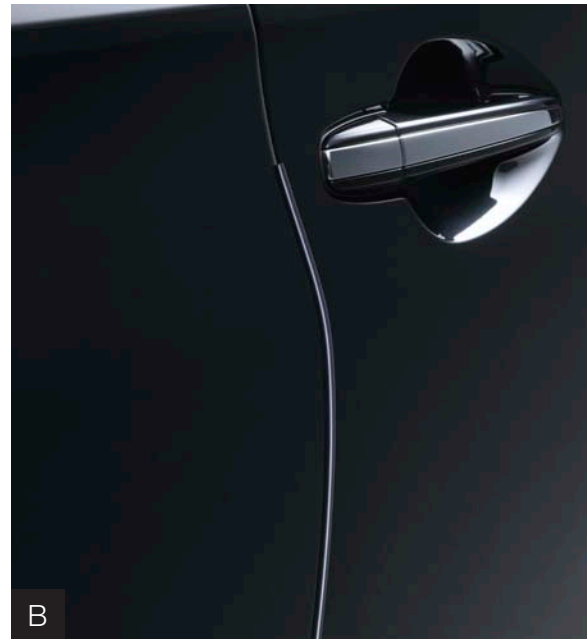

Exterior Accessories

toyota.com/accessories

Alloy Wheel Locks (A) Precisely machined, weight-balanced alloy wheel locks help secure your wheels and tires against theft.

- Weight-matched to the stock lug nut weight, making rebalancing unnecessary
- Triple nickel chrome plating helps ensure superior corrosion protection and lasting shine

Door Edge Guards (B) Help prevent door edge dings and chipped paint with this protective finishing touch.

- Thermoplastic-coated stainless steel is precisely matched to the exterior finish
- Compression-fitted to door edge contours
- Blend seamlessly to complement exterior styling

Mudguards (C) Help protect your paint finish from road debris and the damage it causes.

- Blend seamlessly with exterior styling
- Set includes four mudguards